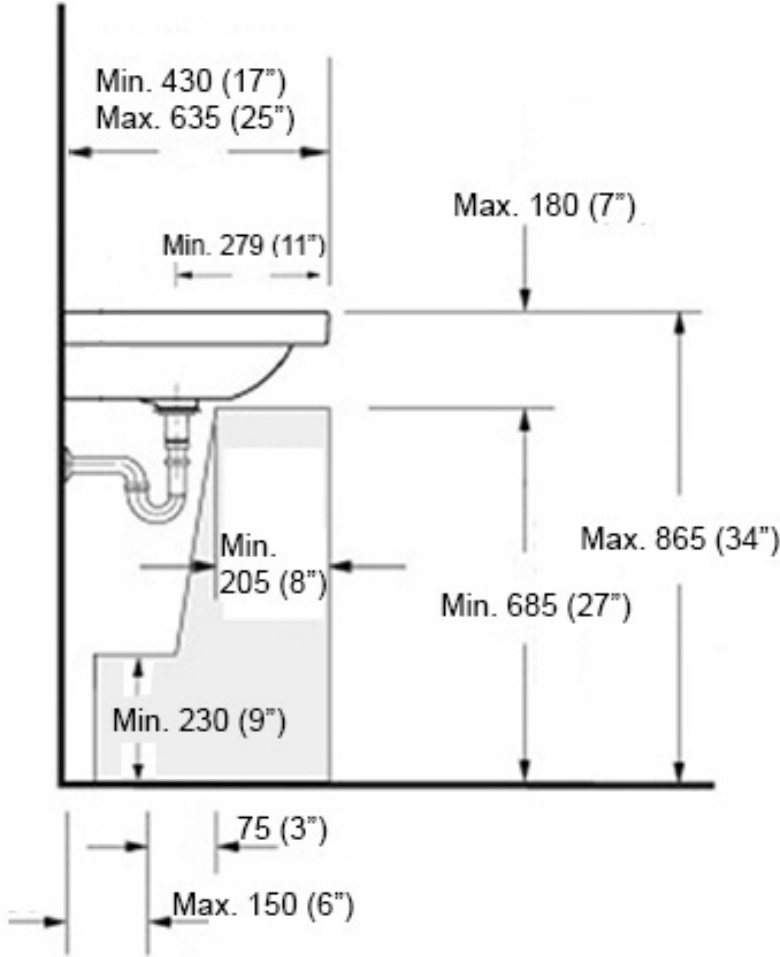

### Features

- 23.6" (600 mm) x 19.7" (500 mm) x H 6.3" (160 mm)
- Ceramic
- Wall Mount or Countertop (Vessel) Installation
- With Overflow
- Includes Mounting Hardware

### Wall-mount installation

Bolts

### Vessel/ countertop installation

Silicone (*optional*)

Collection  
Simple

Model |  
Simple 60.50A

Dimensions Metric  
1 inch = 2.54 cm  
1 inch = 25.4 mm

**WS**®  
BATH  
COLLECTIONS  
1051 Lea Drive - Collegeville, PA 19426

Note: ADA Compliant when installed in accordance with ADA guidelines

<p><b>Collection</b> Simple</p>	<p><b>Model</b>   Simple 60.50A</p>	<p>Dimensions Metric 1 inch = 2.54 cm 1 inch = 25.4 mm</p>	<p><b>WS<sup>®</sup></b> BATH COLLECTIONS 1051 Lea Drive - Collegeville, PA 19426 Tel. 215 513 9400 - Fax 610 831 0215 <a href="http://www.wsbatchcollections.com">www.wsbatchcollections.com</a> - <a href="mailto:info@wsbatchcollectins.com">info@wsbatchcollectins.com</a></p>
-------------------------------------	---	--	--