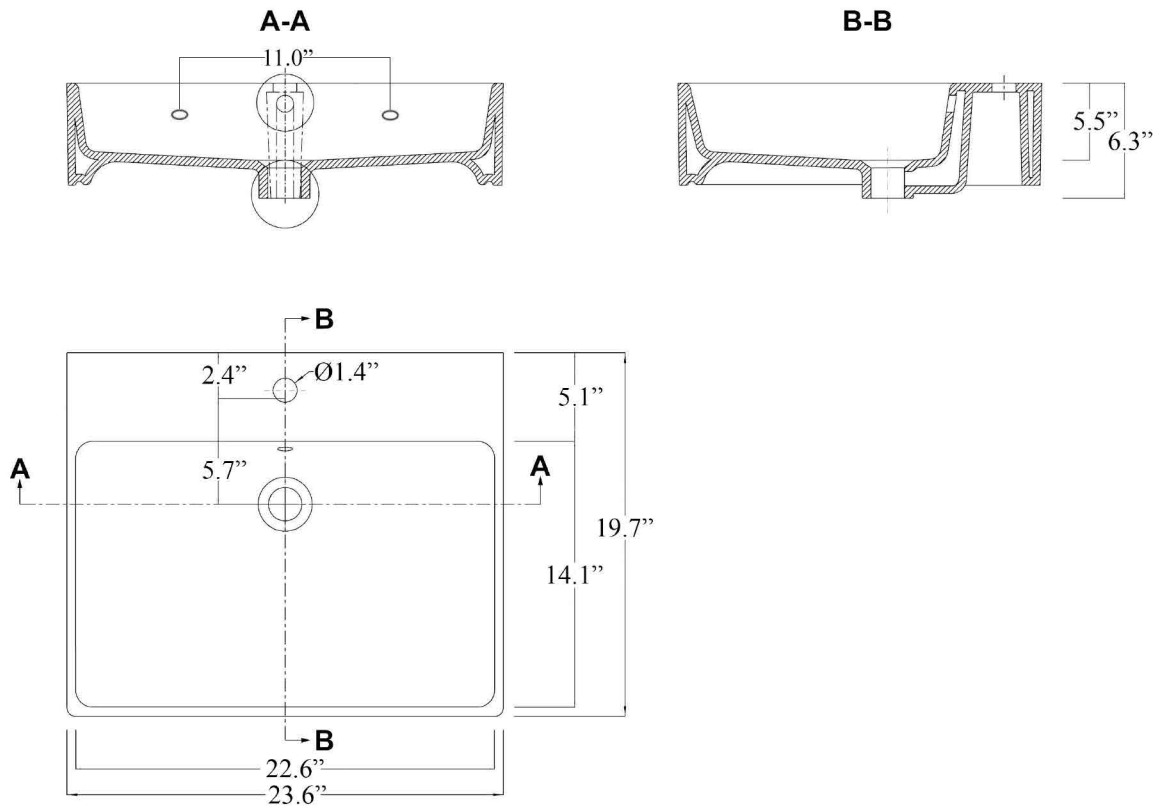

### SKU# | Options:

- Simple 60.50A.00 | No Faucet Hole
- Simple 60.50A.01 | One Faucet Hole
- Simple 60.50A.03-4 | Three Faucet Holes 4" Spread
- Simple 60.50A.03-8 | Three Faucet Holes 8" Spread
- Simple 60.50A.02L | Left Soap Dispenser Hole (Specify Distance)
- Simple 60.50A.02R | Right Soap Dispenser Hole (Specify Distance)
- Simple 60.50A.nn WG | Glossy White
- Simple 60.50A.nn BG | Glossy Black
- Simple 60.50A.nn BM | Matte Black

“.nn” refers to the number of faucets holes

### Codes & Standards:

- ADA Compliant

\* WS Bath Collections reserves the right to revise dimensions or information on this sheet without notice

<b>Collection</b> Simple	<b>Model</b>   Simple 60.50A	Dimensions Metric <i>1 inch = 2.54 cm</i> <i>1 inch = 25.4 mm</i>	 1051 Lea Drive - Collegeville, PA 19426 Tel. 215 513 9400 - Fax 610 831 0215 <a href="http://www.ws bathcollections.com">www.ws bathcollections.com</a> - <a href="mailto:info@ws bathcollectins.com">info@ws bathcollectins.com</a>
-----------------------------	---------------------------------	---	---

### Features

- 23.6" (600 mm) x 19.7" (500 mm) x H 6.3" (160 mm)
- Ceramic
- Wall Mount or Countertop (Vessel) Installation
- With Overflow
- Includes Mounting Hardware